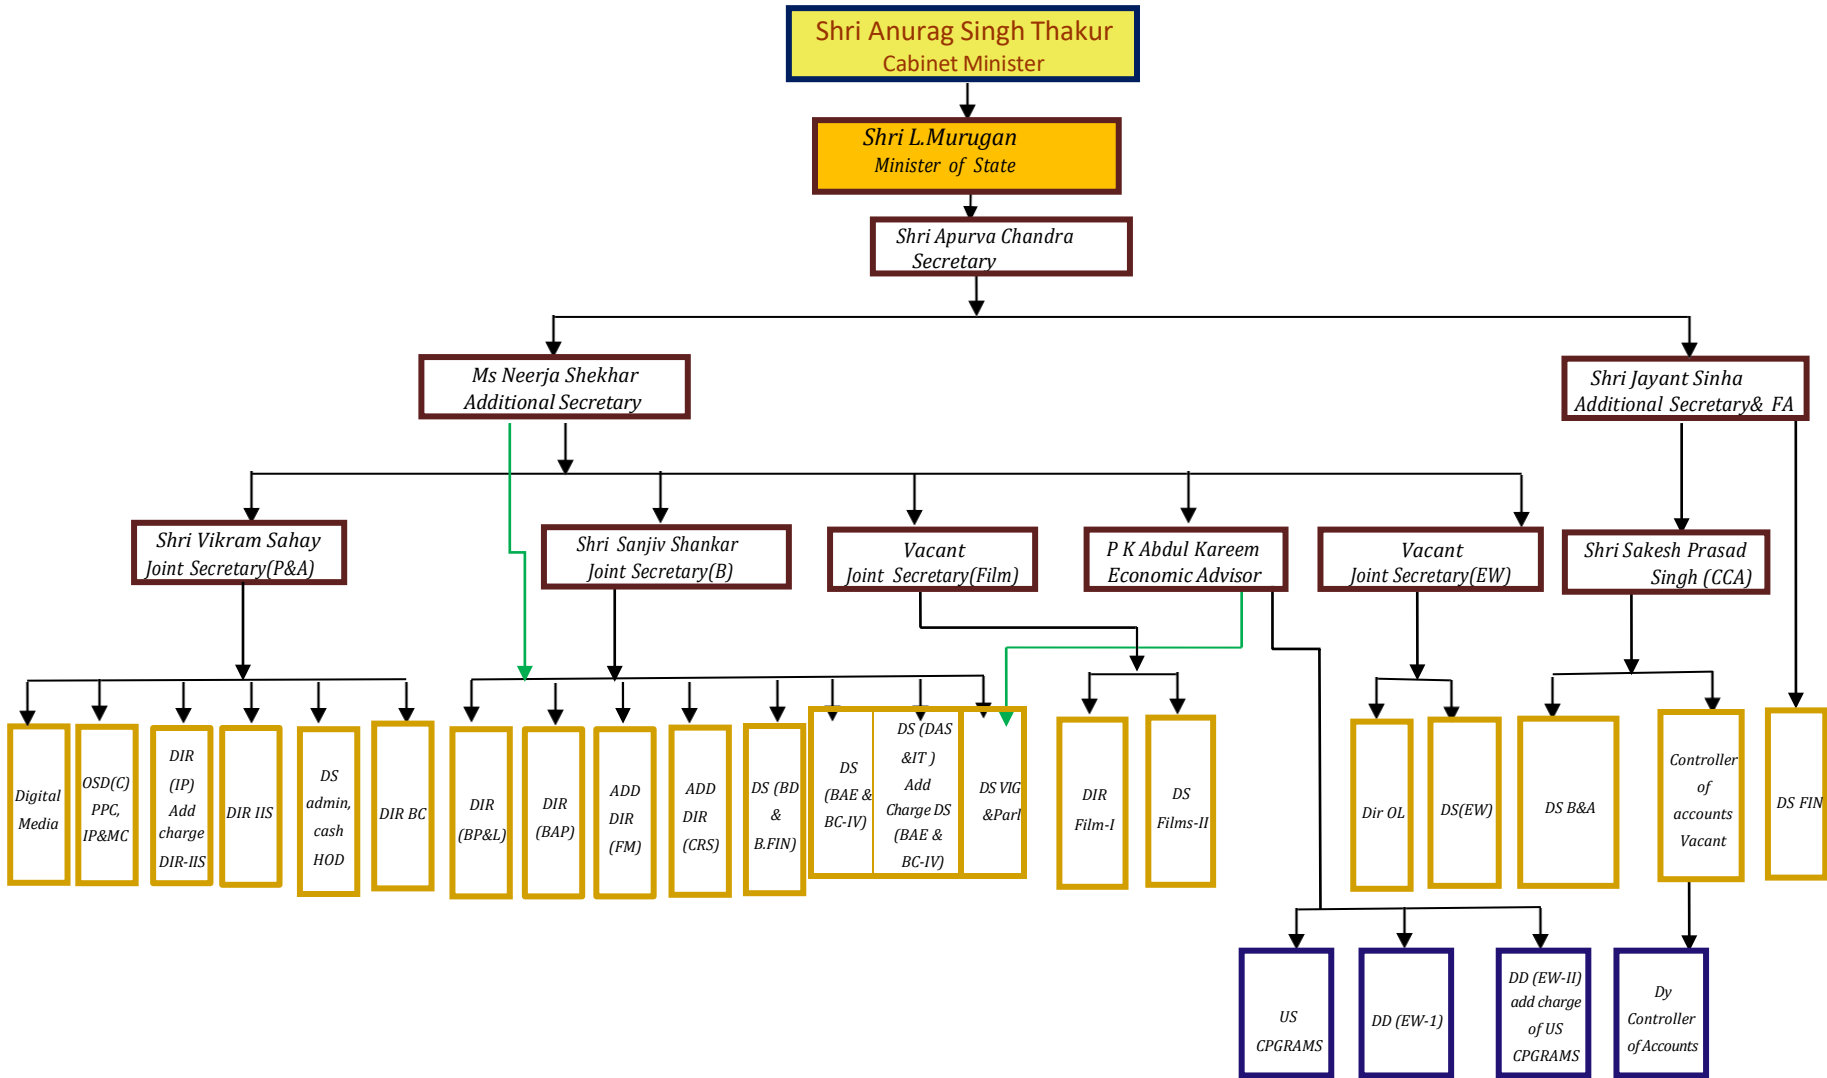

Organization Chart of Ministry of Information and Broadcasting

Admin- Administration
 BC- Broadcasting Content
 EMMC- Electronic Mass media Cell
 HoD - Head of Department
 IIS- Indian Information Service
 IP - Information Policy
 IP&MC - Information Policy & Media Coordination
 OSD (C) - Officer on Special Duty(Coordination)
 PPC- Policy Planning Cell
 TV(I) - TV(INSAT)

B(D) - Broadcasting Development
 B(Fin) - Broadcasting (Finance)

IC- Independent Charge