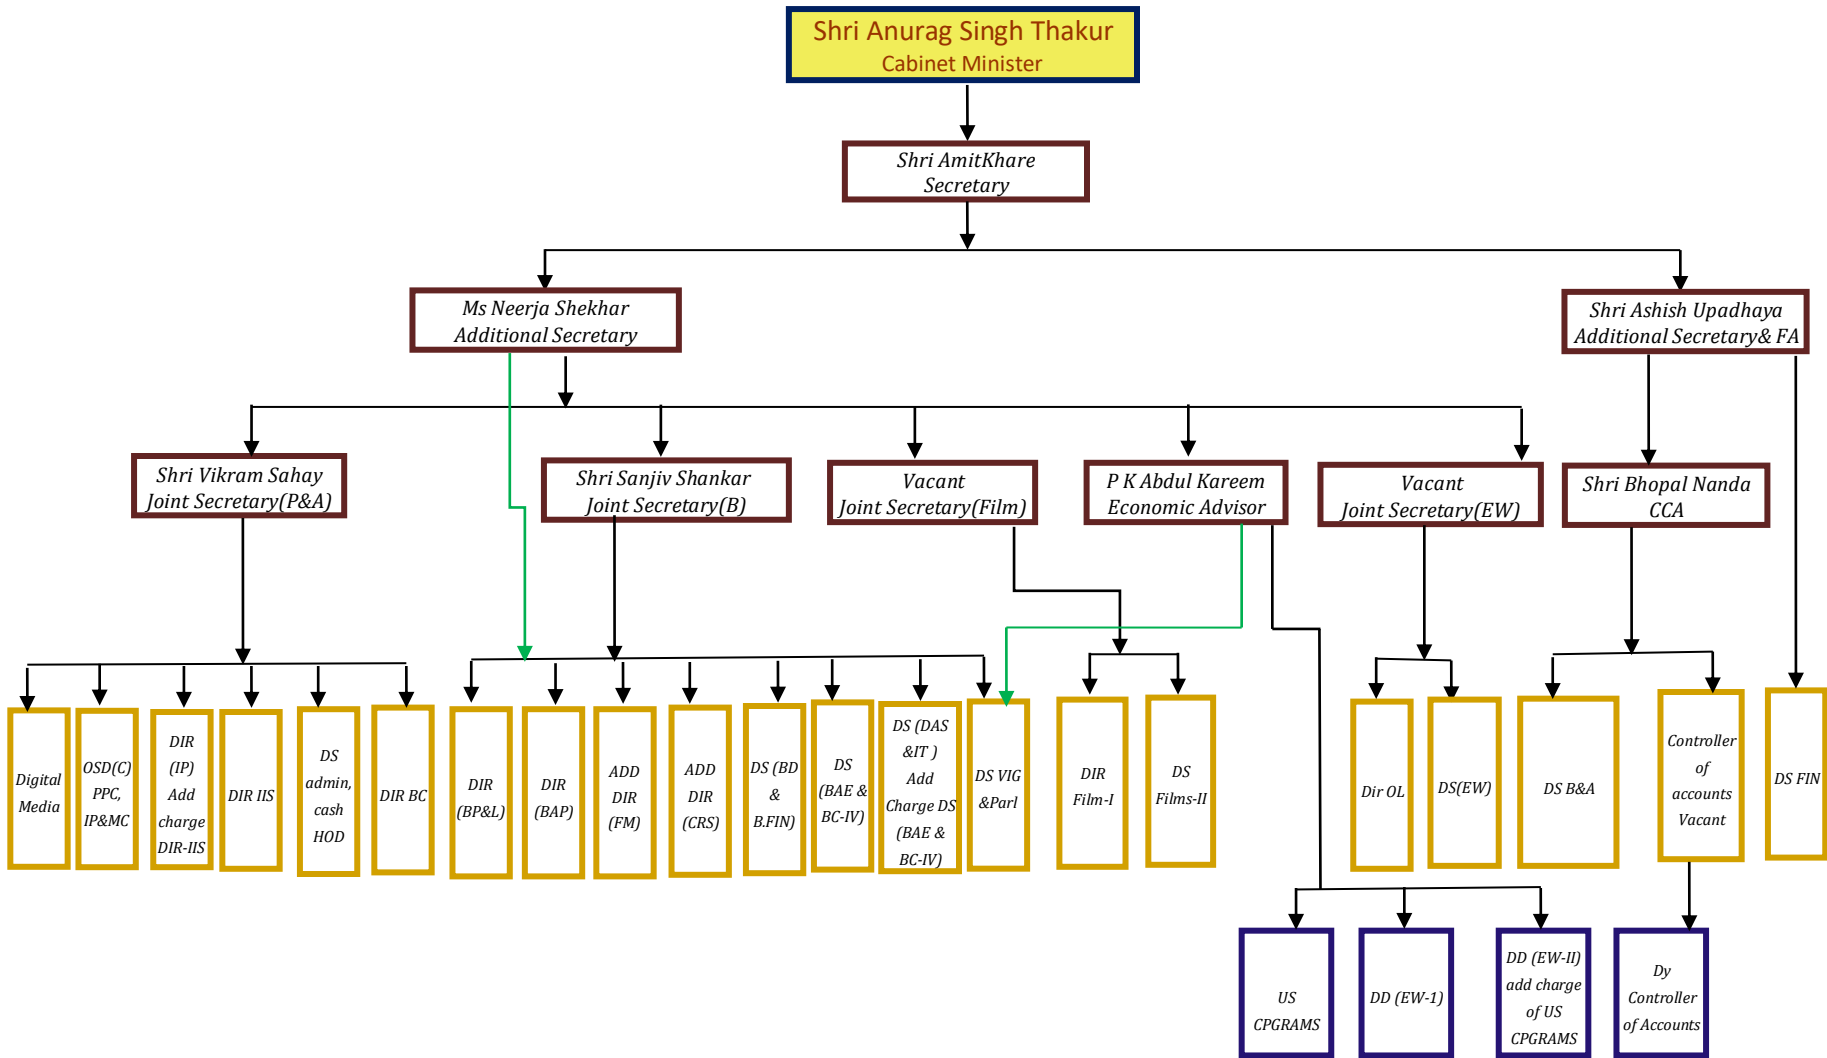

Organization Chart of Ministry of Information and Broadcasting

Admin- Administration
 BC- Broadcasting Content
 EMMC- Electronic Mass media Cell
 HoD - Head of Department
 IIS- Indian Information Service
 IP - Information Policy
 IP&MC - Information Policy & Media Coordination
 OSD (C) - Officer on Special Duty(Coordination)
 PPC- Policy Planning Cell
 TV(I) - TV(INSAT)

B(D) - Broadcasting Development
 B(Fin) - Broadcasting (Finance)

IC- Independent Charge