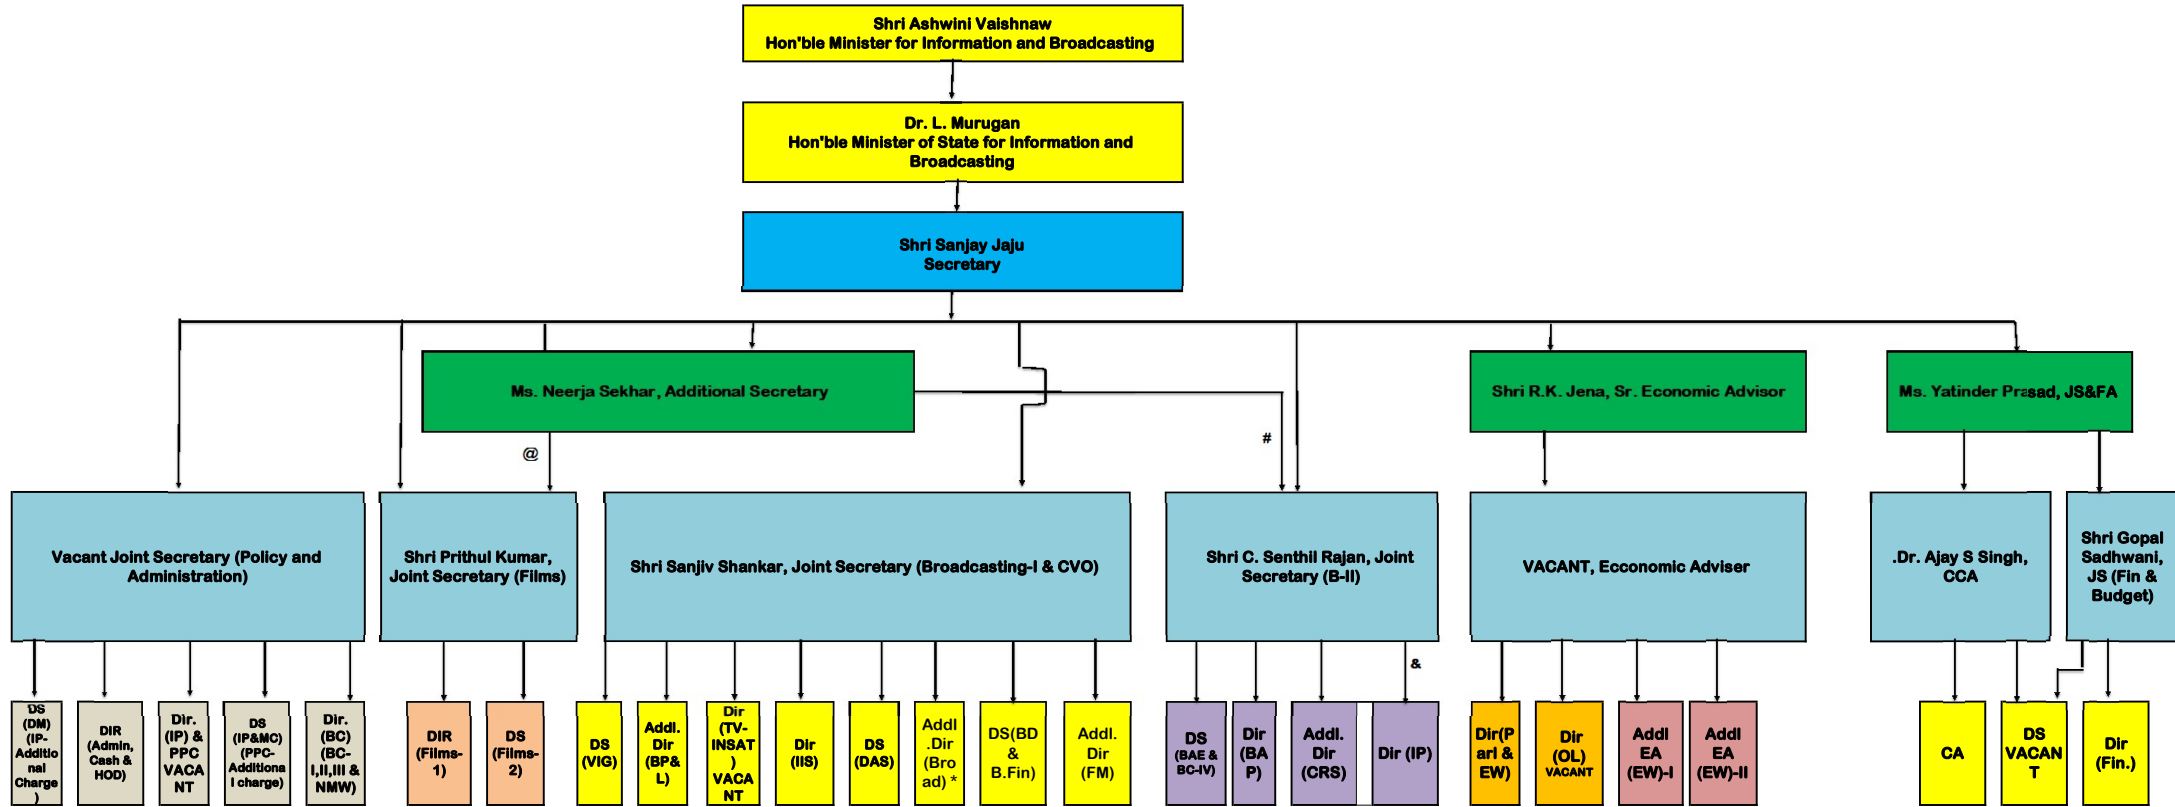

Organisation Chart of Ministry of Information and Broadcasting

DM-Digital Media	FM-Frequency Modulation
IP-Information Policy	BAE & BC-IV- Broadcasting Administration Engineering & Broadcasting, Content IV
PPC- Policy Planning Cell	BAP- Broadcasting Administration Programme
IP&MC-Information Policy & Media Coordination	CRS-Community Radio Station
VIG-Vigilance	OL-Official Language
BP&L-Broadcasting Policy & Legislation	Parl-Parliament
TV (INSAT)-Indian Satellite Television	EW- Economic Wing
IIS- Indian Information Service	B&A- Budget & Accounts
DAS- Digital Addressable System	# In respect of matters related to Prasar Bharati and CRS
B(D) & B (Fin)- Broadcasting Development & Broadcasting Finance	& In respect of matters related to MUC-I & MUC-II
BC- Broadcasting Content	@ In respect of matters related to IFFI
	*- work given by JS (B-I)