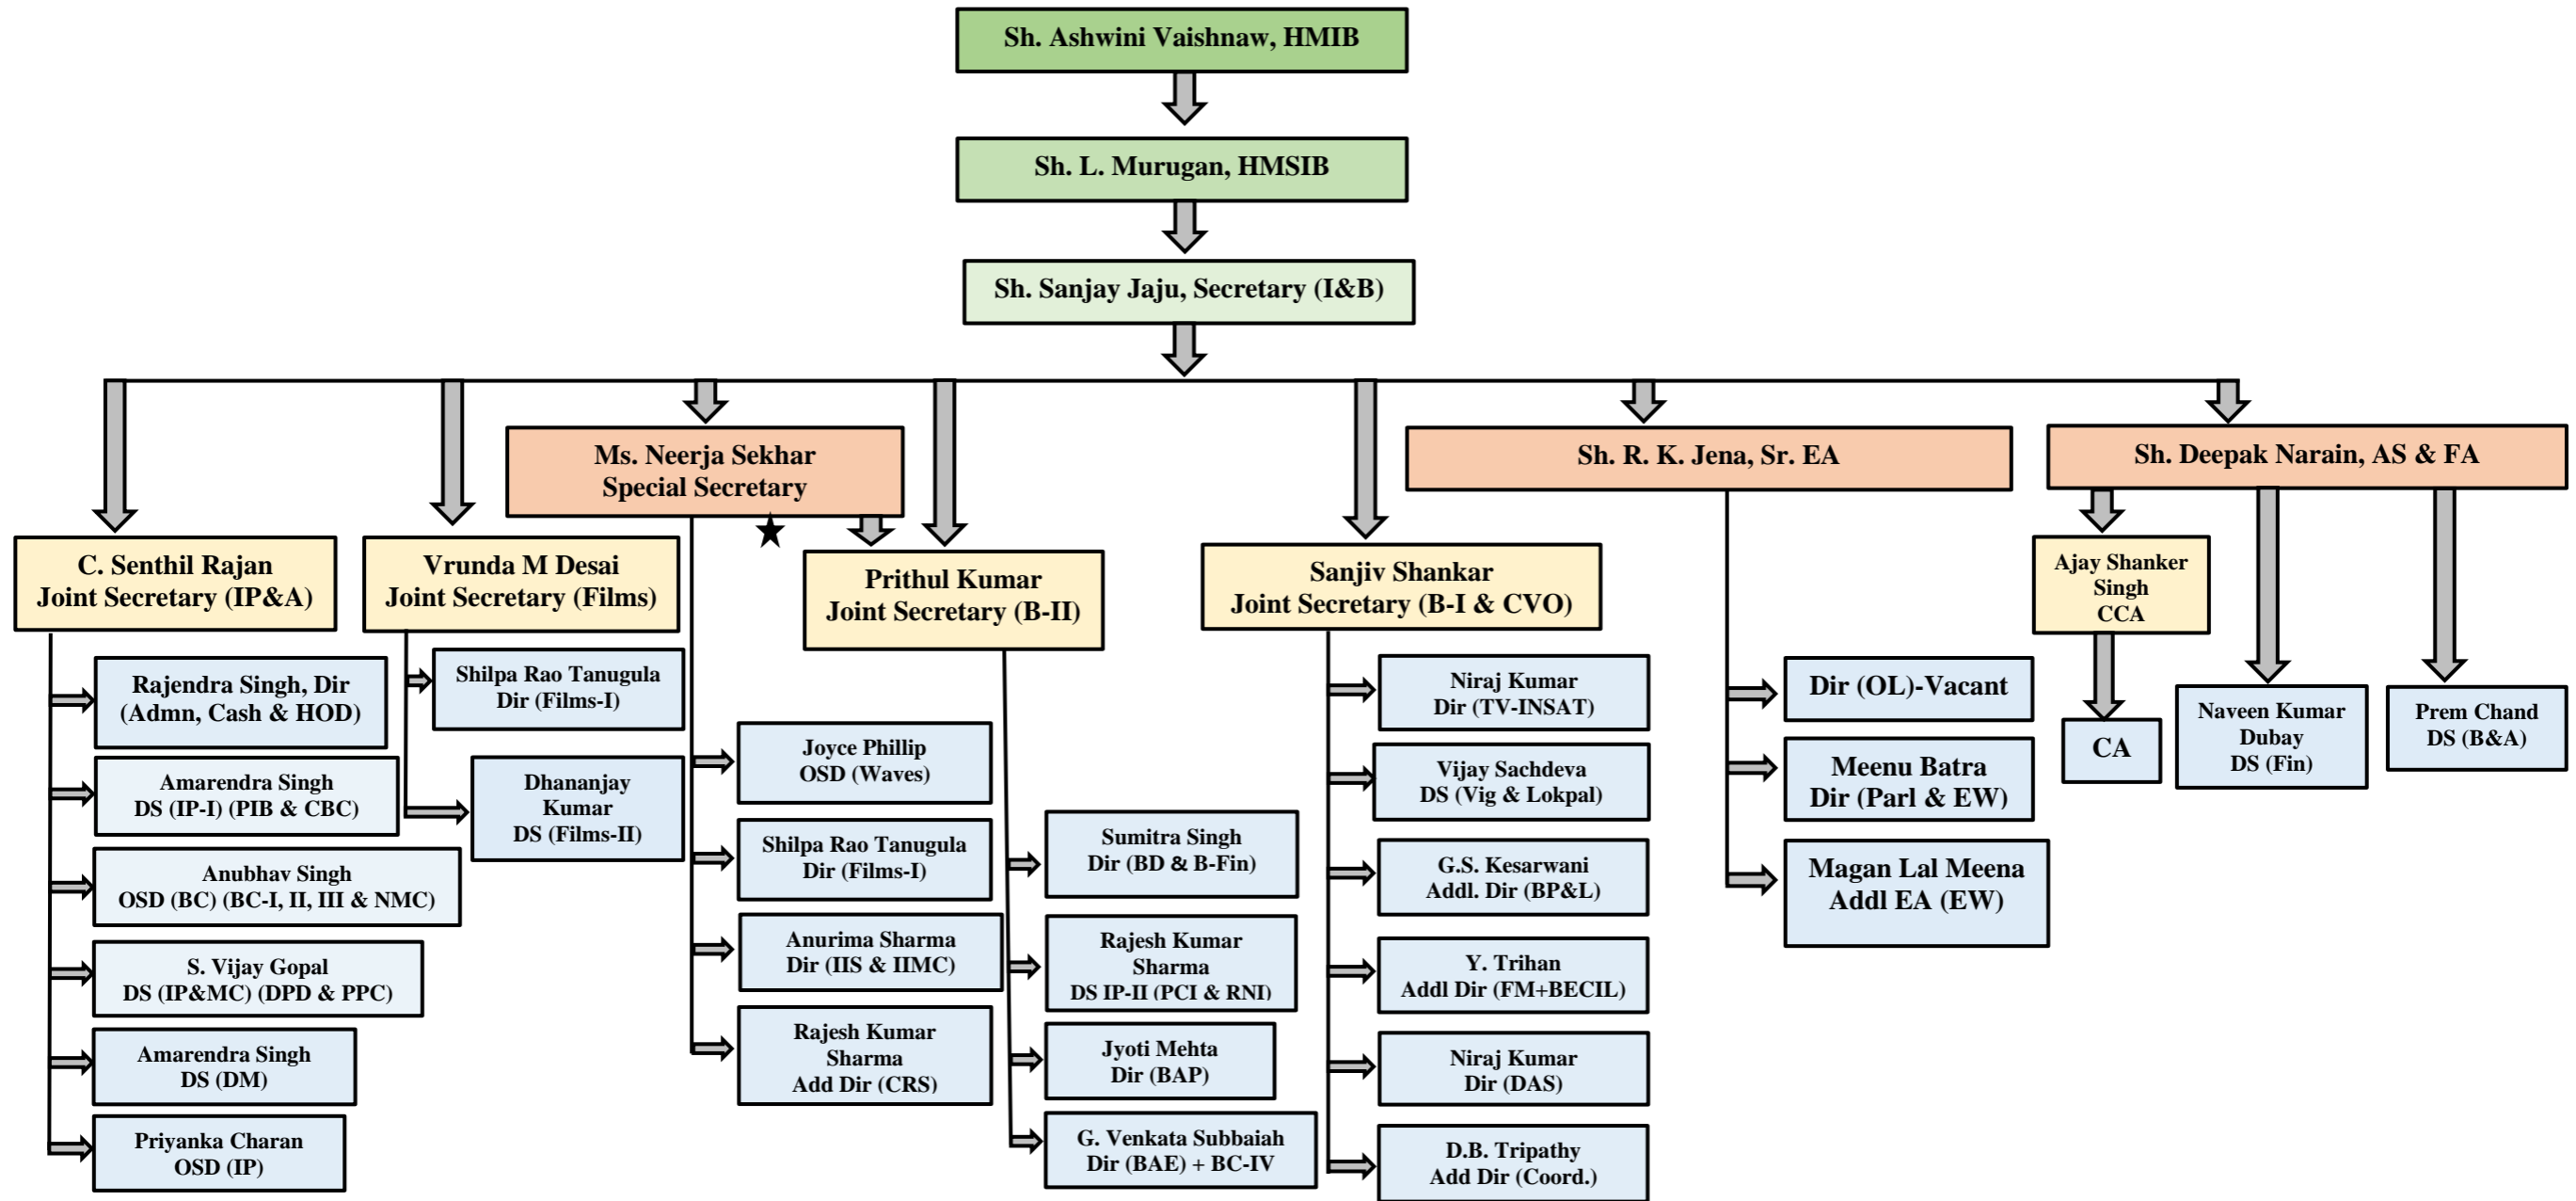

Organisation Chart of Ministry of Information & Broadcasting

★ All files related to only Board Level Matter, and Cadre/Personnel Management of Prasar Bharati to be submitted by JS B-II through Special Secretary.